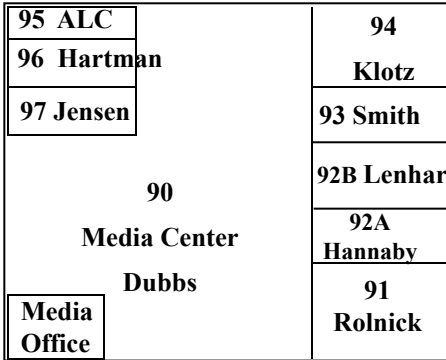

NEW MARKET MIDDLE SCHOOL

Main Level Floor Plan

STUDENT ENTRY

8th Grade Stairs

Custodian
M
W
Faculty

FRONT OFFICE

GUIDANCE
Krystofiak
Corden
Preudhomme

7th Grade Stairs

STUDENT ENTRY

FRONT OFFICE: Administration, Health Room, Attendance, Secretaries

NEW MARKET MIDDLE SCHOOL

Lower Level Plan

8/8/2023