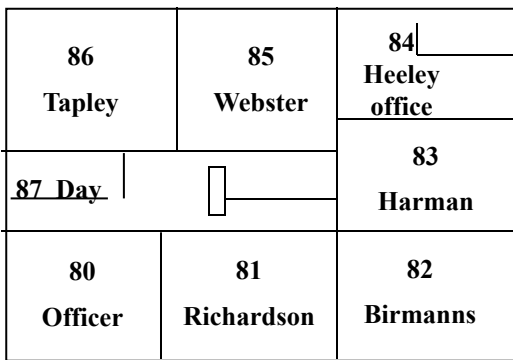

NEW MARKET MIDDLE SCHOOL

Main Level Floor Plan

STUDENT ENTRY

8th Grade Stairs

Custodian
M
W
Faculty

FRONT OFFICE

GUIDANCE
Krystofiak
Corden
Preudhomme

7th Grade Stairs

STUDENT ENTRY

FRONT OFFICE: Administration, Health Room, Attendance, Secretaries

NEW MARKET MIDDLE SCHOOL

Lower Level Plan

8/8/2023