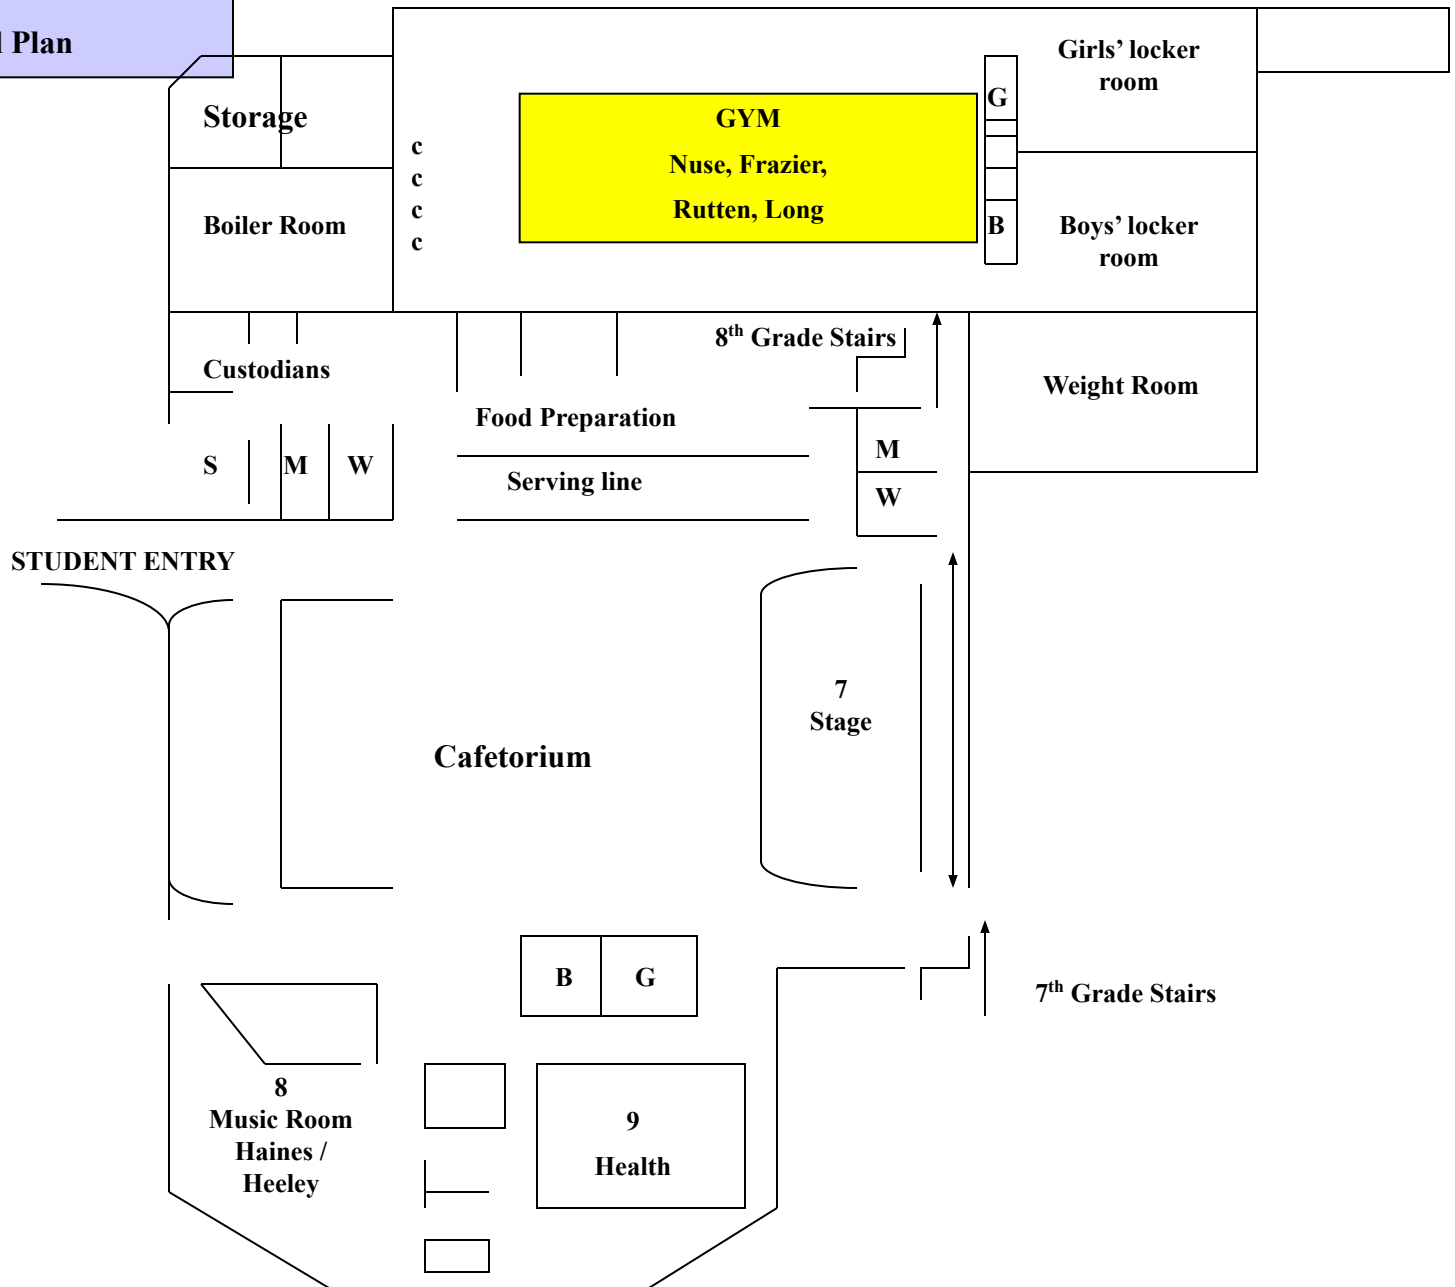

NEW MARKET MIDDLE SCHOOL

Main Level Floor Plan

STUDENT ENTRY

8th Grade Stairs

Custodian
M
W
Faculty

FRONT OFFICE

GUIDANCE
Krystofiak
Corden
Preudhomme

7th Grade Stairs

STUDENT ENTRY

FRONT OFFICE: Administration, Health Room, Attendance, Secretaries

NEW MARKET MIDDLE SCHOOL

Lower Level Plan

8/8/2023