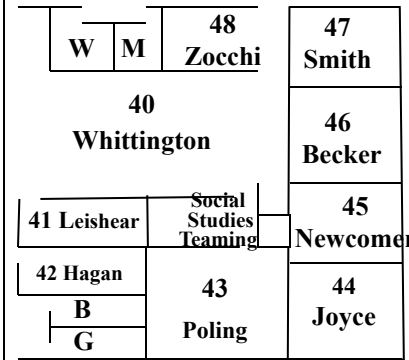

NEW MARKET MIDDLE SCHOOL

Main Level Floor Plan

STUDENT ENTRY

8th Grade Stairs

Custodian
M
W
Faculty

FRONT OFFICE

GUIDANCE
Krystofiak
Corden
Preudhomme

7th Grade Stairs

STUDENT ENTRY

FRONT OFFICE: Administration, Health Room, Attendance, Secretaries

NEW MARKET MIDDLE SCHOOL

Lower Level Plan

8/8/2023